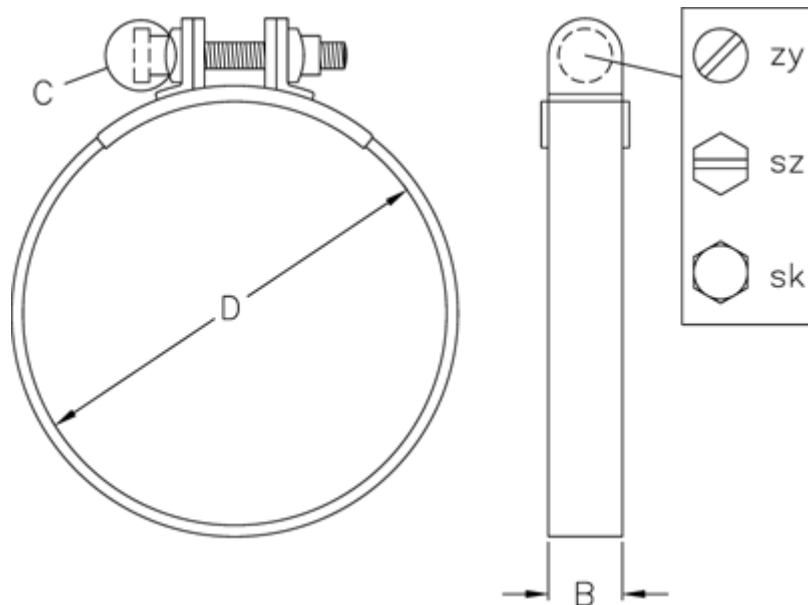

Data Sheet

Article number: 021500700041

Description: Sealing Clamp S 41 W5

Measures

C (screw type) = SZ

Diameter D = 41

Width B = 20